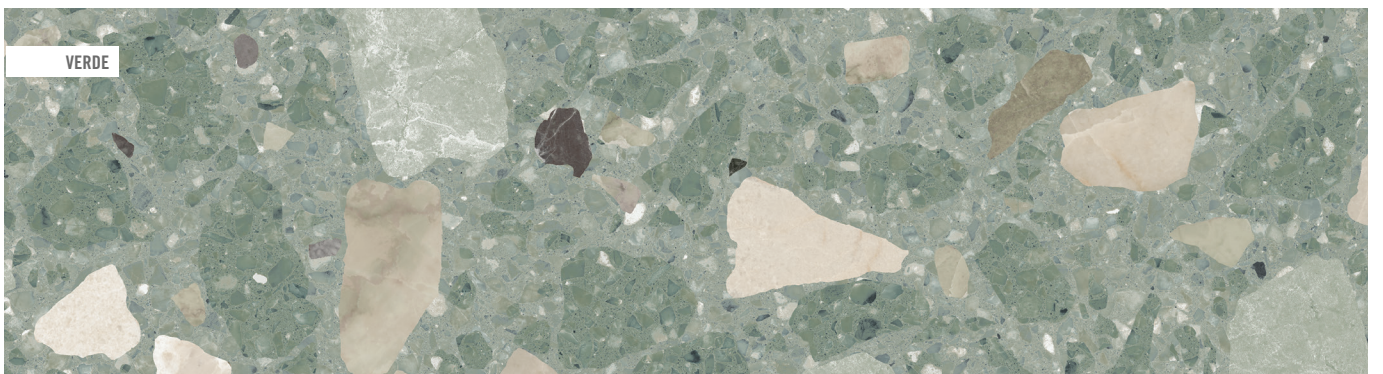

80x80 cm.
31.5x31.5 inches
Niza-R
G.271

80x80 cm.
31.5x31.5 inches
Niza-R Antideslizante
G.271

79,3x79,3 cm.
31.2x31.2 inches
Niza-R Pulido
G.169

El peldaño y el gradone pueden servirse con o sin rayado de hendidura. También disponibles en ángulo.
The staircase step and gradone can be sold with or without the ribbed notch. Angle is also available.

ANTIDESLIZANTE. Con el fin de dar una mayor seguridad en aquellas áreas transitables, cuyas condiciones de humedad y pendientes son mayores de lo habitual, hemos realizado las pruebas de ensayo según las normas: UNE 41901:2017 EX, UNE 41902:2017 EX, DIN 51130, DIN 51097, DCOF, BS 7976-2:2002. Para más información, consultar nuestro departamento técnico.

SLIP RESISTANCE. With the purpose of providing increased safety in areas of pedestrian foot traffic where moisture and/or slopes are greater than normal, we have carried out tests according to the norms: UNE 41901:2017 EX, UNE 41902:2017 EX, DIN 51130, DIN 51097, DCOF, BS 7976-2:2002. For more information on this, contact our Technical Department.

CL 3
R 10
CL C
+ 36
+ 0.42

NIZA	FORMATOS	SIZE	PIEZAS / PIECES	CAJA / BOX			PALET / PALLET				
				M²	ML	KG	CAJA / BOX	M²	ML	KG	
	10,5	79,3x79,3 cm.	31.2x31.2 inches	2	1,258	-	30,50	36	45,288	-	1098
	10,5	80x80 cm.	31.5x31.5 inches	2	1,28	-	31,50	36	46,08	-	1134
 Rodapié cortado y biselado Cut skirting tile	6.58	9,4x79,3 cm	3.7x31.2 inches	15	-	11,88	21	54	-	641,52	1134
 Rodapié cortado y biselado Cut and Bevelled skirting tile	6.54	9,4x80 cm	3.7x31.5 inches	15	-	12	21,60	54	-	648	1166,40
 Peldaño / Step Tread	6.83	33x80 cm	13x31,5 inches	1	-	0,80	6,5	-	-	-	-
 Gradone	6.85	33x80 cm	13x31,5 inches	1	-	0,80	7	-	-	-	-

Los colores de las piezas de esta catálogo son orientativos. The colours shown in this catalogue are for guidance only.