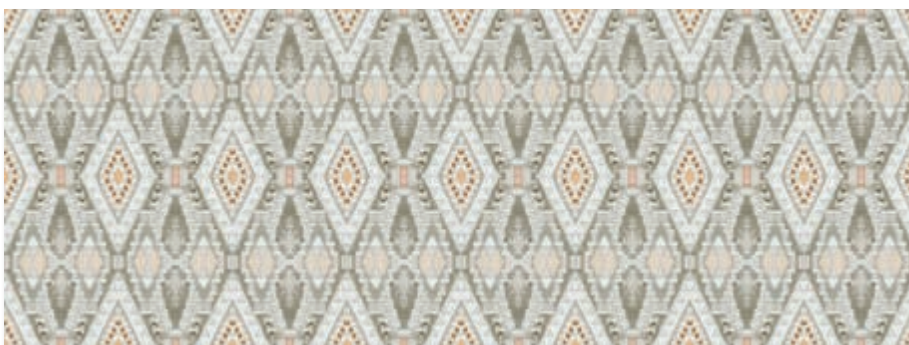

Cassis-R
G.172

- (1) Para la colocación de este modelo se requiere mantener siempre la misma orientación y posición de la pieza.
  For the correct installation of this model it is necessary to always maintain the same orientation and position of the pieces.
- (2) Este modelo está compuesto por diseños diferentes para combinar de modo alterno, se sirven en la misma caja.
  This model has different designs that are combined alternately, coming in the same box.

STRAVAGANZA				CAJA / BOX				PALET / PALLET			
		FORMATOS	SIZE	PIEZAS / PIECES	M²	ML	KG	CAJA / BOX	M²	ML	KG
	11	45x120 cm.	17.7x47.2 inches	2	1,08	-	21	35	37,8	-	735