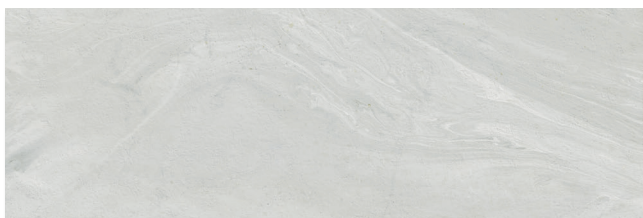

Stravaganza-R Gris
G.267