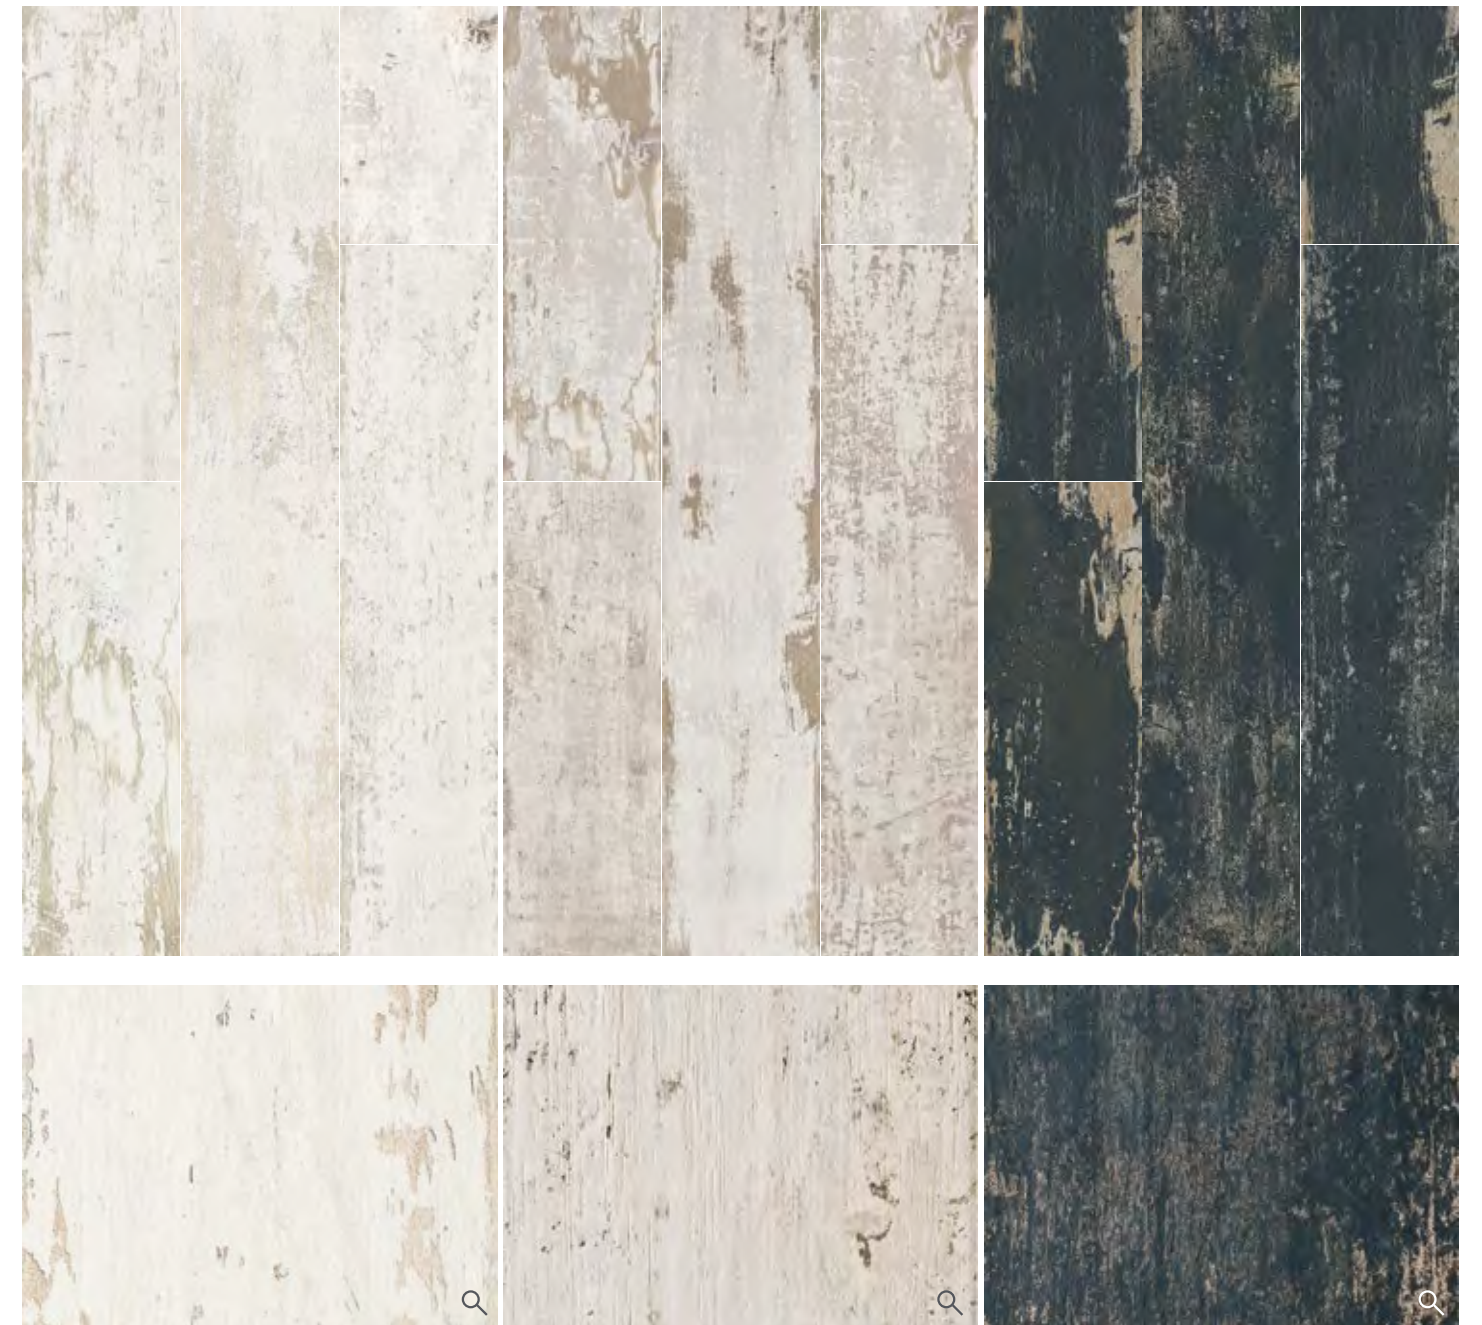

# Larvik

MATT RELIEF RECTIFIED V4 NATURAL R11 CLASE 1

20x120 cm 8x48"

COLORS. COLORES

larvik grey

larvik white

larvik grey

larvik black