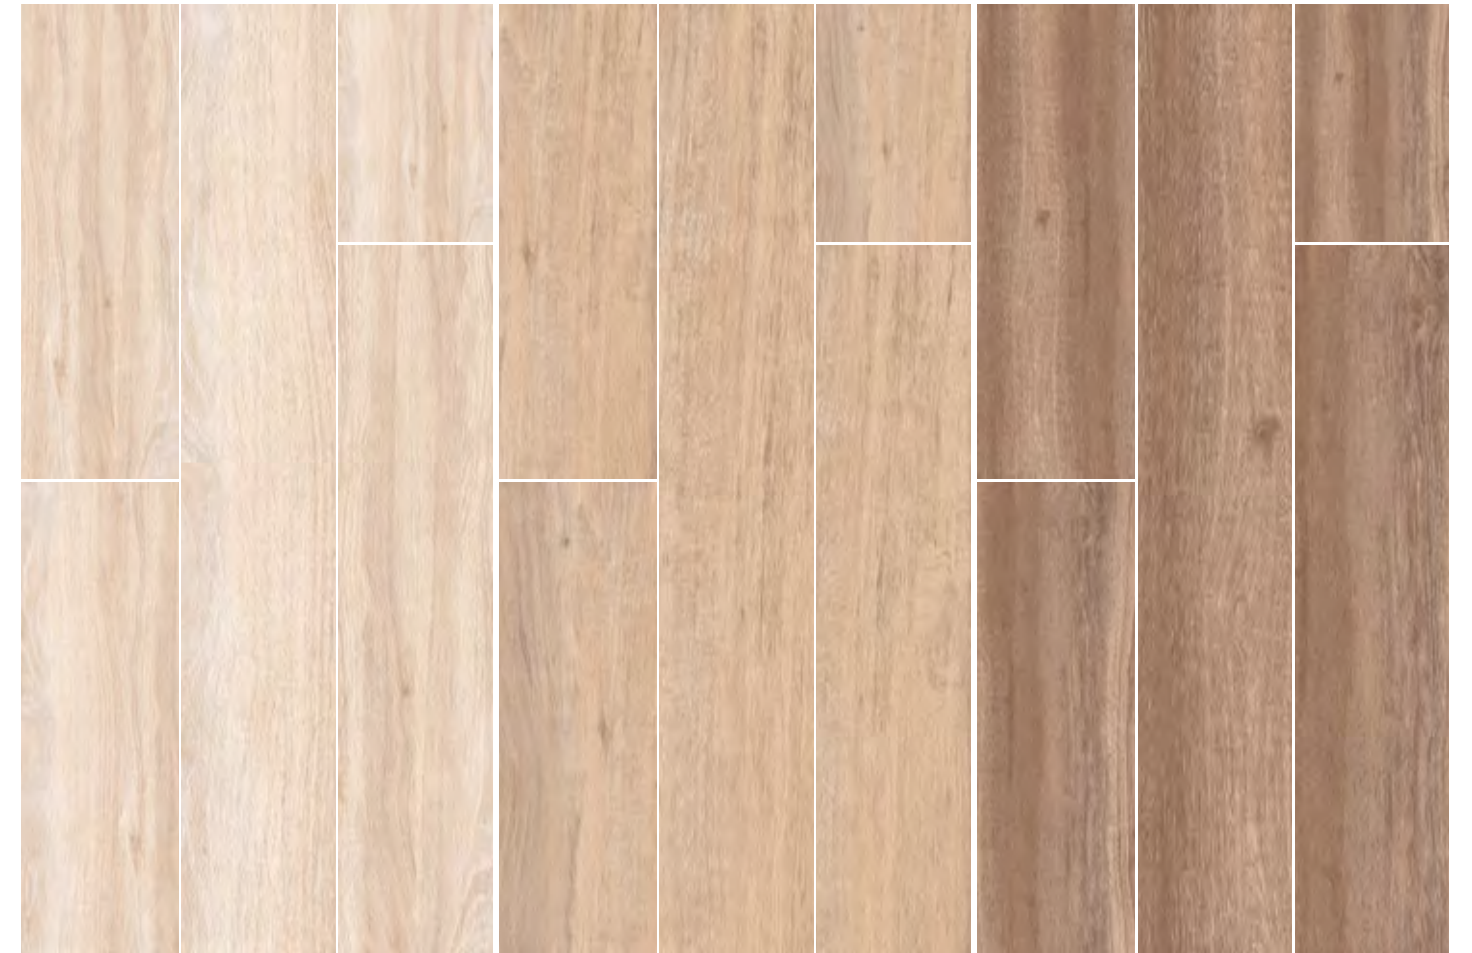

# Heritage

MATT RECTIFIED V3 NATURAL RIO CLASE 1

30x120 · 20x120 cm 12x48" · 8x48"

COLORS. COLORES

heritage natural

heritage natural

heritage roble

heritage nogal