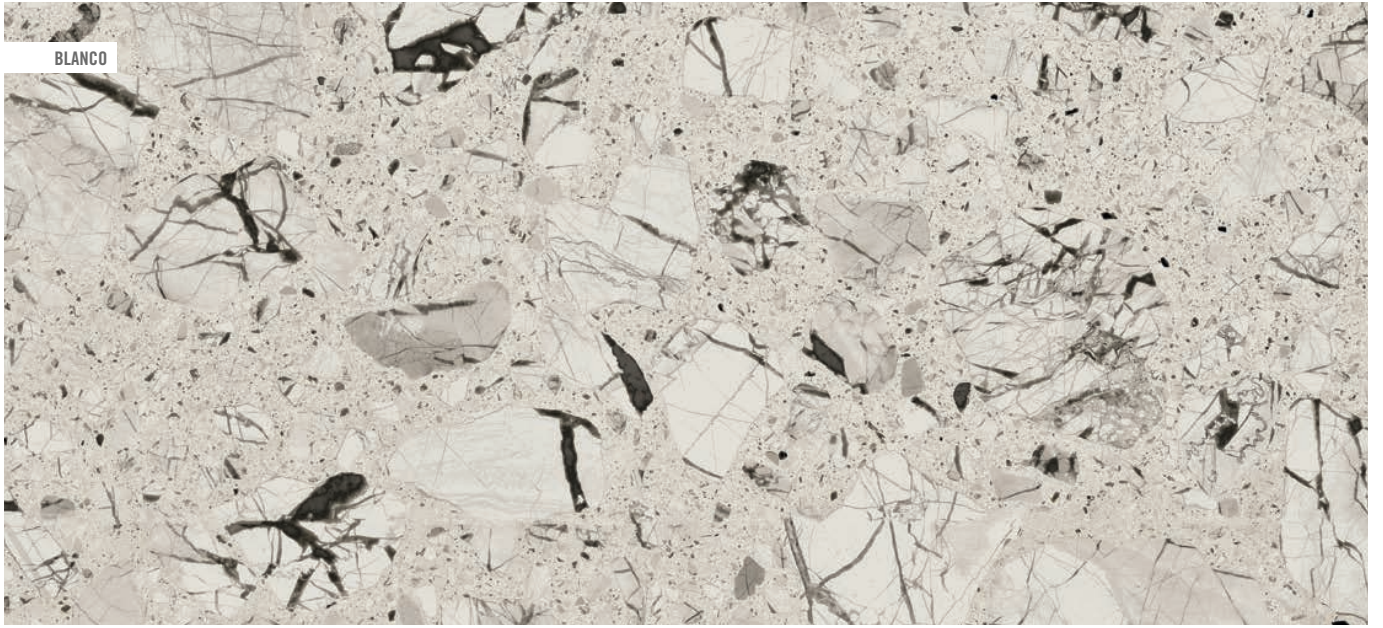

Los colores de las piezas de esta catálogo son orientativos. The colours shown in this catalogue are for guidance only.