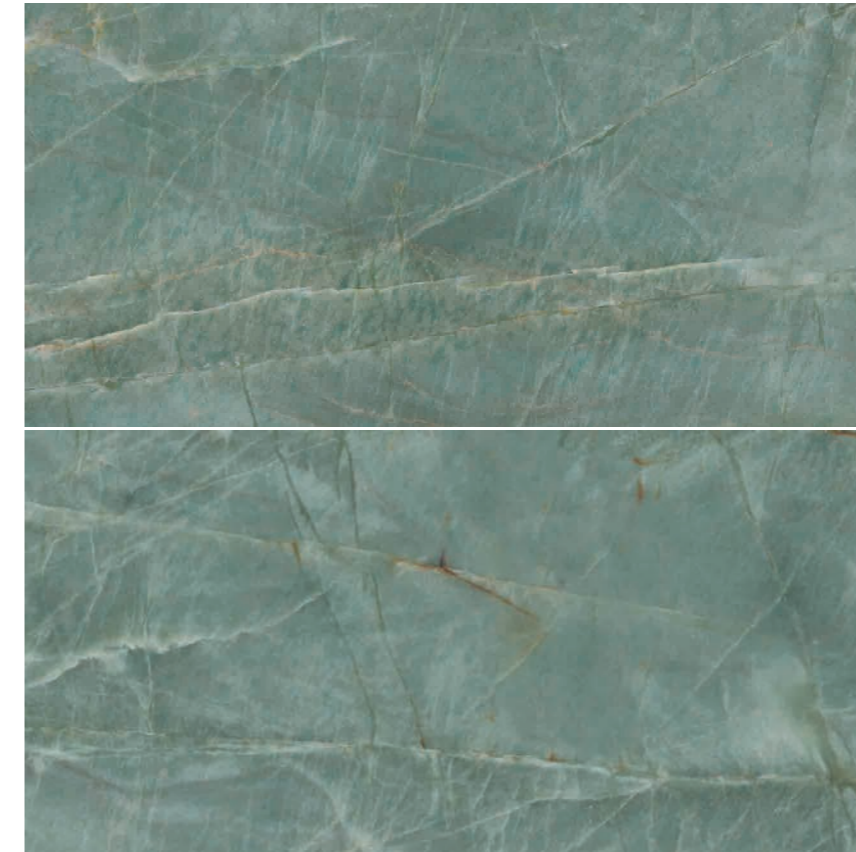

LM TOPAZIO MT

MATE

120X250 R 48"x100"
FG600MR211|P1760

Marble Topazio Pulido 60x120 R
/ Indiana Natural 19,5x120 R