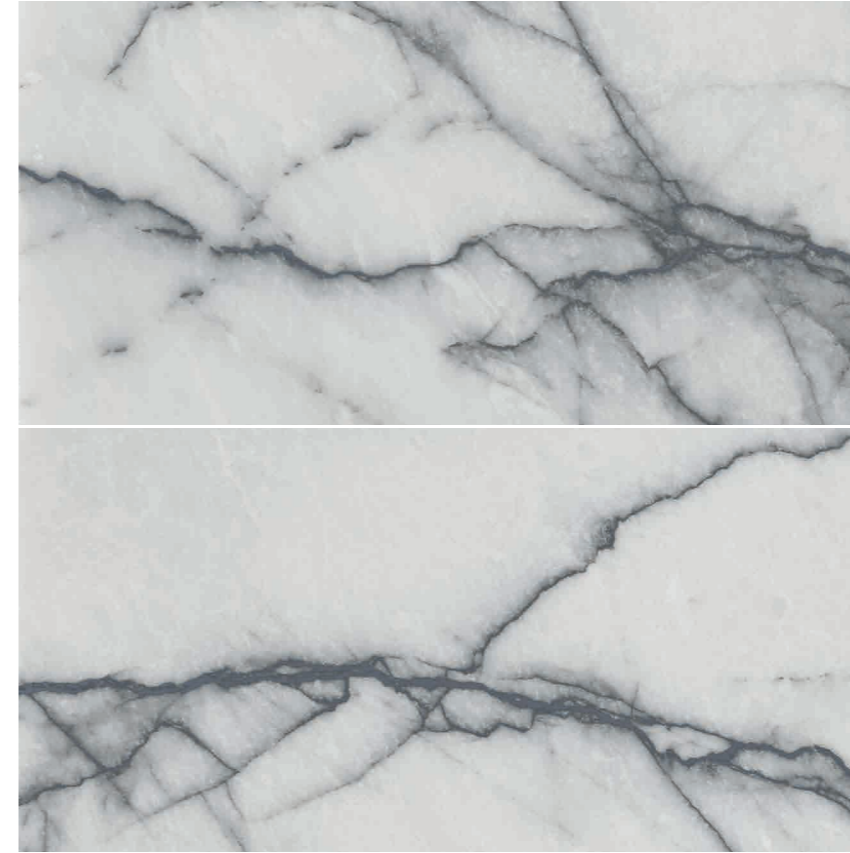

Marble Athea Pulido 60x120 R
/ Abaco Grafito 60x120 R

Marble Athos

Polished Porcelain /
Porcelanico Pulido

Marbles

slim^{7mm}

New 7mm standard

PULIDO G3
MC G5 R9

60x120 | 120x120 | 120x250