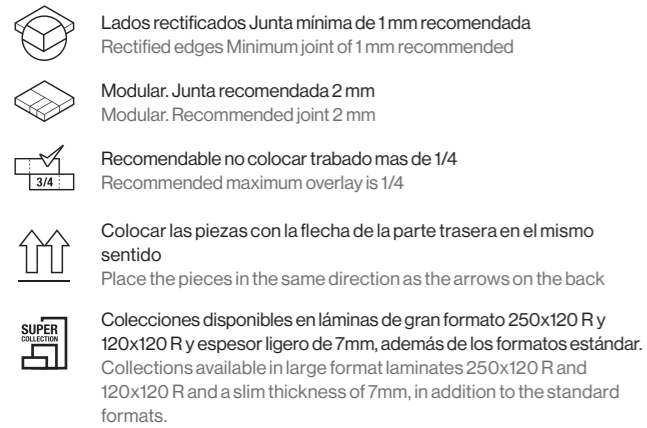

Tipos de aplicación / Types of applications

Piezas especiales / Special items

Características / Characteristics

Espesor / Thickness

Destonificado / Shade variation

Reciclado / Recycled