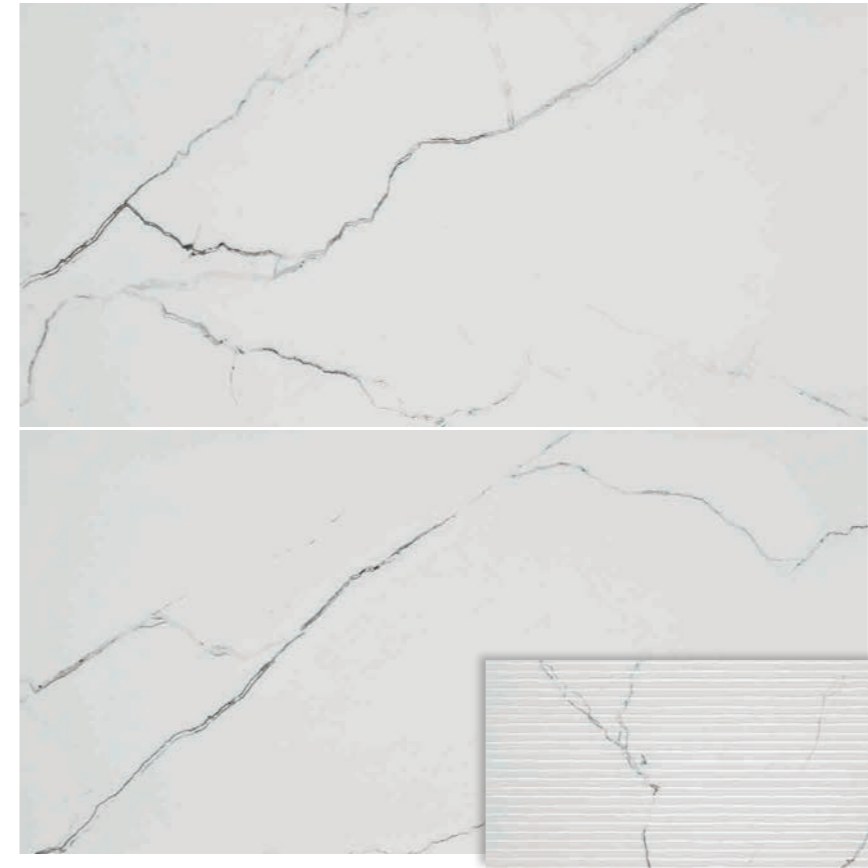

MARBLE LINCOLN

MATE

60X120 R 24"x48"
F92R054011 | M2270

MATE

60X60 R 24"x24"
F92R060011 | M1130

Rodapie/Skirting
9,5X120 4"x48"
F92E0GB011 | P1510

MATE

90X90 R 36"x36"
F92R0NF011 | M2270

MATE

30X60 R 12"x24"
F927M57011 | M1130

Rodapie/Skirting
9,5X90 4"x36"
F92E0A0011 | P1510

SUITE MARBLE LINCOLN

SUITE

30X60 R 12"x24"
F927D57011 | M2060