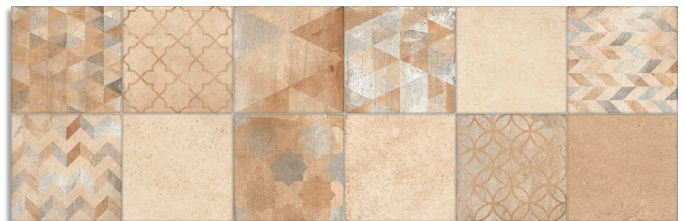

32x99 cm. 12.6x39 inches 

Kent-R Natural
G.258

(1) Firle-R Natural
G.158

Minety-R Natural
G.251

(1) Corwen-R Natural
G.158

Stroud-R Natural
G.251

Ebony-R Natural
G.245

(1) Lynton-R Multicolor
G.158