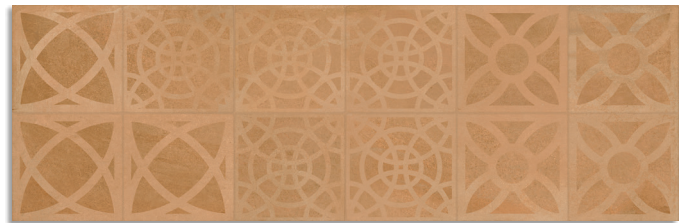

32x99 cm. 12.6x39 inches 

Kent-R Natural
G.258

(1) Firle-R Natural
G.158

Minety-R Natural
G.251

(1) Corwen-R Natural
G.158

Stroud-R Natural
G.251

Ebony-R Natural
G.245

(1) Lynton-R Multicolor
G.158